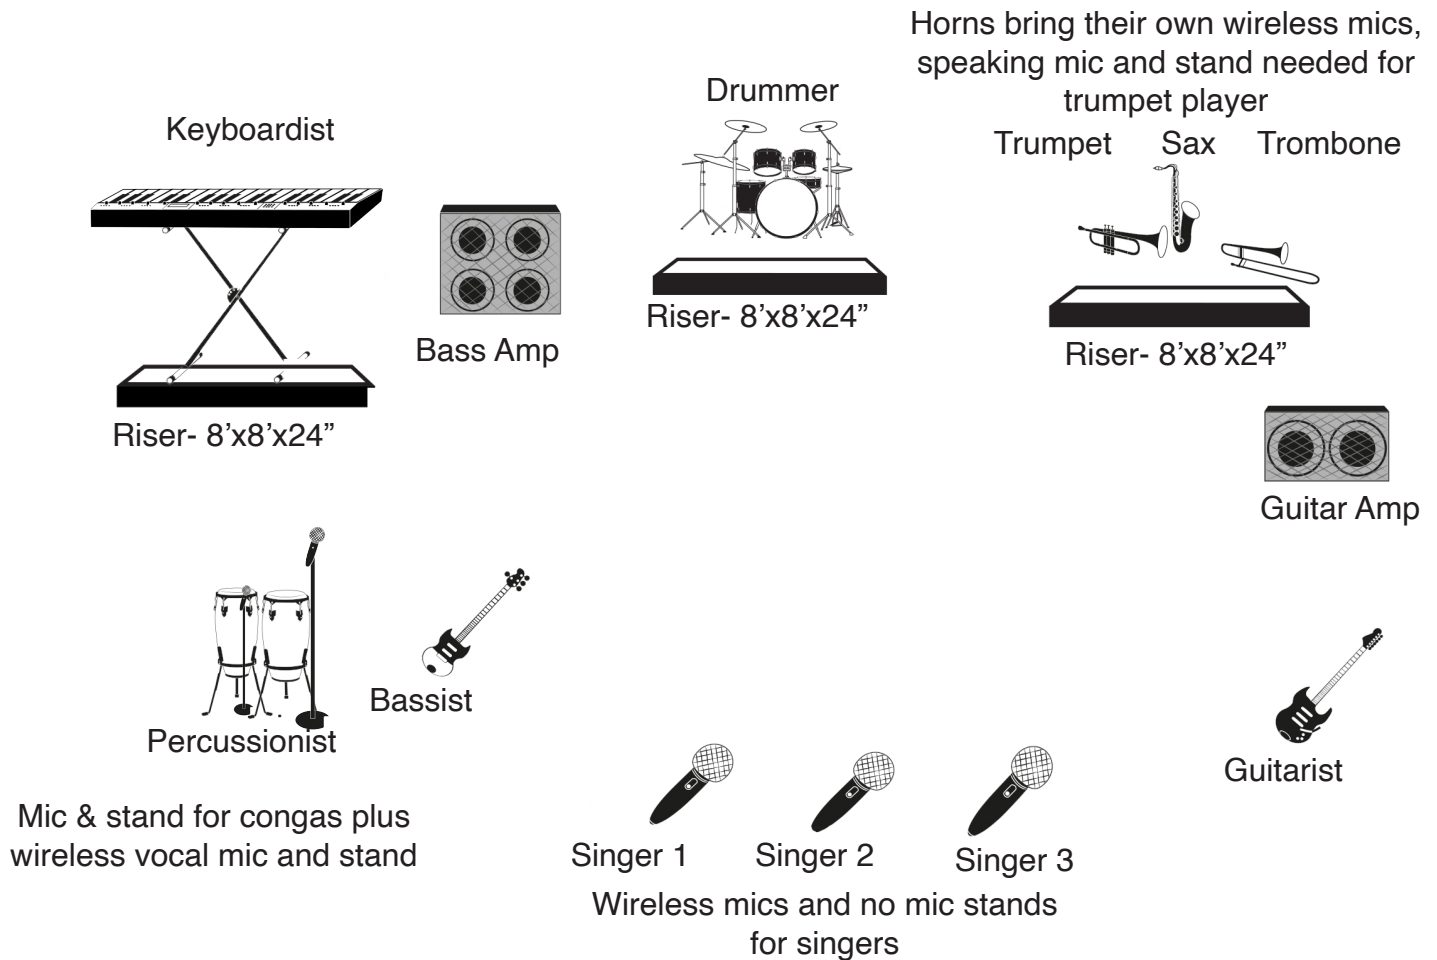

Stage Plot

Backline Requirements (when needed)

Drums - 5-piece kit with hardware and 4 cymbals with stands

Percussion:

2 Congas with stand - (11.75/12.5 size) Latin Percussion preferred

2 cymbal stands, 1 suspended cymbal (17" preferred)

Mark Tree Djembe with strap

1 set Timbales w/stand, cowbell mount and cowbell

1 accessory tray (stand mounted)

1 set bongos and stand

Markbass bass amp, 300W minimum, 500W or 600W preferred

Guitar amp - Roland Jazz Chorus or Fender Deville or equivalent

Keyboards - Yamaha Motif ES8 88 key and Roland RD-300 or 700 and double keyboard stand

Vocal Mics - as noted in stage plot

Rider for shows outside of Pittsburgh

7 rooms, double beds

Meal before show