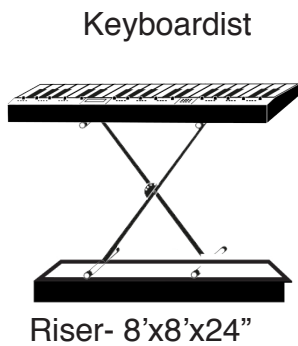

Let's Groove Tonight Stage Plot

Horns bring their own wireless mics,
speaking mic and stand needed for
trumpet player

Trumpet Sax Trombone

Mic & stand for congas plus
wireless vocal mic and stand

Wireless mics and no stands for 2
front singers

Keyboards - Korg Kronos and Roland Fantom 8 with two-tier keyboard stand

Vocal Mics - as noted in stage plot

Rider for shows outside of Pittsburgh

5 rooms, double beds

Meal before show