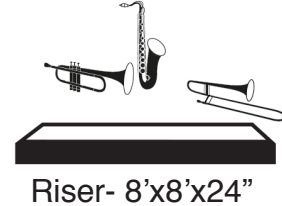

Let's Groove Tonight Stage Plot

Horns bring their own wireless mics,
speaking mic and stand needed for
trumpet player

Trumpet Sax Trombone

Mic & stand for congas plus
wireless vocal mic and stand

Wireless mics and no stands for 2
front singers

Backline Requirements (when needed)

Drums - 5-piece kit with hardware and 4 cymbals with stands

2 Congas - Latin Percussion preferred

Markbass bass amp, 300W minimum, 500W or 600W preferred

Guitar amp - Roland Jazz Chorus or Fender Deville or equivalent